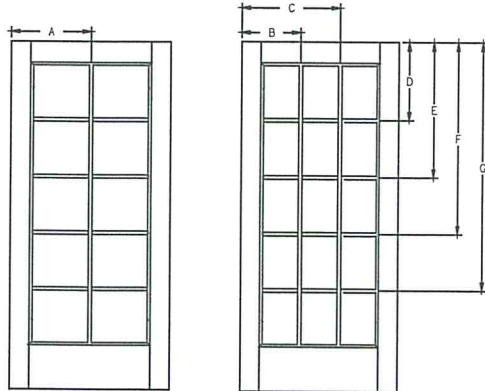

GBG/SDL - Flush-Glazed - Smooth-Star - 6'8" Full Lite - 3W5H and 2W5H

Panel	Glass	A	B	C	D	E	F	G
2/6	20 x 64	14-7/8"	11-3/8"	18-7/16"	17-7/16"	30-5/16"	43-3/16"	56"
2/8	20 x 64	15-7/8"	12-3/8"	19-7/16"	17-7/16"	30-5/16"	43-3/16"	56"
2/10	25 x 64	16-7/8"	12-11/16"	21-1/8"	17-7/16"	30-5/16"	43-3/16"	56"
3/0	25 x 64	17-7/8"	13-11/16"	22-1/8"	17-7/16"	30-5/16"	43-3/16"	56"

GBG/SDL - Flush-Glazed - Fiber Classic - 6'8" Full Lite - 3W5H and 2W5H

Panel	Glass	A	B	C	D	E	F	G
2/6	20 x 64	14-7/8"	11-3/8"	18-7/16"	17-5/8"	30-1/2"	43-5/16"	56-3/16"
2/8	20 x 64	15-7/8"	12-3/8"	19-7/16"	17-5/8"	30-1/2"	43-5/16"	56-3/16"
3/0	27 x 64	17-7/8"	13-3/8"	22-7/16"	17-5/8"	30-1/2"	43-3/8"	56-1/4"

Wood Grilles - Flush-Glazed - Smooth-Star - 6'8" Full Lite - 3W5H and 2W5H

Panel	Glass	A	B	C	D	E	F	G
2/6	20 x 64	14-7/8"	11-1/2"	18-5/16"	17-11/16"	30-3/8"	43-1/8"	55-13/16"
2/8	20 x 64	15-7/8"	12-1/2"	19-5/16"	17-11/16"	30-3/8"	43-1/8"	55-13/16"
2/10	25 x 64	16-7/8"	12-13/16"	21"	17-11/16"	30-3/8"	43-1/8"	55-13/16"
3/0	25 x 64	17-7/8"	13-13/16"	22"	17-11/16"	30-3/8"	43-1/8"	55-13/16"

Wood Grilles - Flush-Glazed - Fiber Classic - 6'8" Full Lite - 3W5H and 2W5H

Panel	Glass	A	B	C	D	E	F	G
2/6	20 x 64	14-7/8"	11-1/2"	18-5/16"	17-13/16"	30-9/16"	43-1/4"	56"
2/8	20 x 64	15-7/8"	12-1/2"	19-5/16"	17-13/16"	30-9/16"	43-1/4"	56"
3/0	25 x 64	17-7/8"	13-13/16"	22"	17-13/16"	30-9/16"	43-1/4"	56"