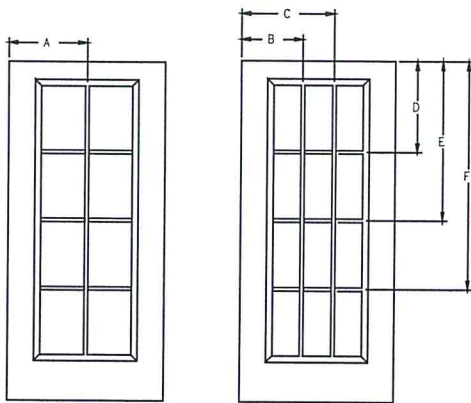

GBG - Lip Lite - 6'8" Full Lite - 3W4H and 2W4H

Panel	Glass	A	B	C	D	E	F
2/6	20 x 64	14-7/8"	11-9/16"	18-1/4"	21-1/8"	37-1/8"	53-1/8"
2/8	22 x 64	15-7/8"	12-1/4"	19-9/16"	21-1/8"	37-1/8"	53-1/8"
2/10	22 x 64	16-7/8"	13-1/4"	20-9/16"	21-1/8"	37-1/8"	53-1/8"
3/0	22 x 64	17-7/8"	14-1/4"	21-9/16"	21-1/8"	37-1/8"	53-1/8"