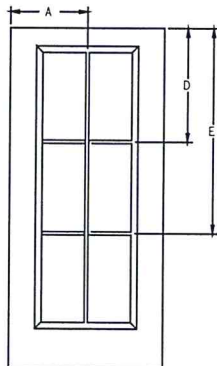

Smooth-Star				
Height	D	E	F	G
6/6	5-1/32"	63-1/2"	8-5/32"	76-11/16"
6/8	5-1/32"	63-1/2"	10-33/64"	79-3/64"

GBG/SDL - Lip Lite - 6'8" Full Lite - 3W5H and 2W5H

Panel	Glass	A	B	C	D	E	F	G
2/6	20 x 64	14-7/8"	11-9/16"	18-1/4"	17-7/8"	30-11/16"	43-1/2"	56-5/16"
2/8	22 x 64	15-7/8"	12-1/4"	19-9/16"	17-7/8"	30-11/16"	43-1/2"	56-5/16"
2/10	22 x 64	16-7/8"	13-1/4"	20-9/16"	17-7/8"	30-11/16"	43-1/2"	56-5/16"
3/0	22 x 64	17-7/8"	14-1/4"	21-9/16"	17-7/8"	30-11/16"	43-1/2"	56-5/16"

Wood Grilles - Lip Lite - 6'8" Full Lite - 3W5H and 2W5H

Panel	Glass	A	B	C	D	E	F	G
2/6	20 x 64	14-7/8"	11-3/4"	18-1/16"	18-3/16"	30-13/16"	43-3/8"	56"
2/8	22 x 64	15-7/8"	12-3/8"	19-7/16"	18-3/16"	30-13/16"	43-3/8"	56"
2/10	22 x 64	16-7/8"	13-3/8"	20-7/16"	18-3/16"	30-13/16"	43-3/8"	56"
3/0	22 x 64	17-7/8"	14-3/8"	21-7/16"	18-3/16"	30-13/16"	43-3/8"	56"

Fixed Grilles - Lip Lite - 6'8" Full Lite - 3W5H and 2W5H

Panel	Glass	A	B	C	D	E	F	G
2/6	20 x 64	14-7/8"	11-5/8"	18-3/16"	17-15/16"	30-11/16"	43-1/2"	56-1/4"
2/8	22 x 64	15-7/8"	12-1/4"	19-9/16"	17-15/16"	30-11/16"	43-1/2"	56-1/4"
2/10	22 x 64	16-7/8"	13-1/4"	20-9/16"	17-15/16"	30-11/16"	43-1/2"	56-1/4"
3/0	22 x 64	17-7/8"	14-1/4"	21-9/16"	17-15/16"	30-11/16"	43-1/2"	56-1/4"

GBG - Lip Lite - 6'8" Full Lite - 3W4H and 2W4H

Panel	Glass	A	B	C	D	E	F
2/6	20 x 64	14-7/8"	11-9/16"	18-1/4"	21-1/8"	37-1/8"	53-1/8"
2/8	22 x 64	15-7/8"	12-1/4"	19-9/16"	21-1/8"	37-1/8"	53-1/8"
2/10	22 x 64	16-7/8"	13-1/4"	20-9/16"	21-1/8"	37-1/8"	53-1/8"
3/0	22 x 64	17-7/8"	14-1/4"	21-9/16"	21-1/8"	37-1/8"	53-1/8"