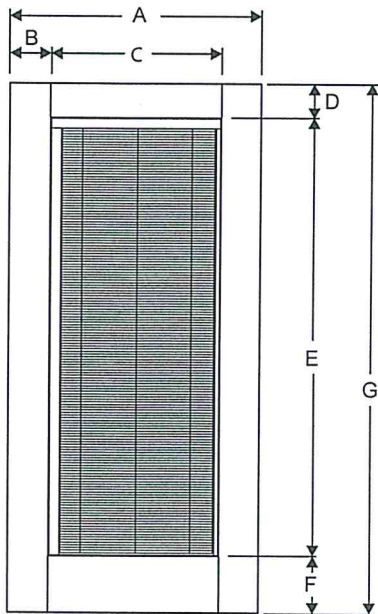

Fiber-Classic/
Smooth-Star/
Steel Panel
Dimensions

Full Lite w/ Stile Lines

Daylight Opening:

2064	18-29/32" x 62-29/32"	(1189 sq.in.)
2064 Impact	18-13/16" x 62-13/16"	(1181 sq.in.)
2264	20-15/16" x 62-15/16"	(1317 sq.in.)
2264 Impact	20-13/16" x 62-13/16"	(1307 sq.in.)

Notes:

For Optional Grille Locations, See Arch 1.
Impact Options Available.

Available in:

Fiber-Classic Oak
Fiber-Classic Mahogany
Smooth Star

Width	Glass	A	B	C	D	E
2/6	2064	29-13/16"	21-29/32"	3-31/32"	21"	4-13/32"
2/8N	2064	31-13/16"	21-29/32"	4-31/32"	21"	5-13/32"
2/8	2264	31-13/16"	23-7/8"	3-31/32"	23-1/8"	4-11/32"
2/10	2264	33-13/16"	23-7/8"	4-31/32"	23-1/8"	5-11/32"
3/0	2264	35-13/16"	23-7/8"	5-31/32"	23-1/8"	6-11/32"

Height	F	G	H
6/6	4-5/32"	6-15/32"	76-11/16"
6/8	4-5/32"	9-1/32"	79-3/64"
6/8 Elevated	3-1/32"	10-5/32"	79-3/64"
7/0*	7-1/32"	10-5/32"	83-3/64"

*Only available in Fiber-Classic Oak and Smooth-Star.

Full Lite Flush-Glazed Mini Blind

Smooth-Star				
Height	D	E	F	G
6/6	5-1/32"	63-1/2"	8-5/32"	76-11/16"
6/8	5-1/32"	63-1/2"	10-33/64"	79-3/64"

GBG/SDL - Lip Lite - 6'8" Full Lite - 3W5H and 2W5H

Panel	Glass	A	B	C	D	E	F	G
2/6	20 x 64	14-7/8"	11-9/16"	18-1/4"	17-7/8"	30-11/16"	43-1/2"	56-5/16"
2/8	22 x 64	15-7/8"	12-1/4"	19-9/16"	17-7/8"	30-11/16"	43-1/2"	56-5/16"
2/10	22 x 64	16-7/8"	13-1/4"	20-9/16"	17-7/8"	30-11/16"	43-1/2"	56-5/16"
3/0	22 x 64	17-7/8"	14-1/4"	21-9/16"	17-7/8"	30-11/16"	43-1/2"	56-5/16"