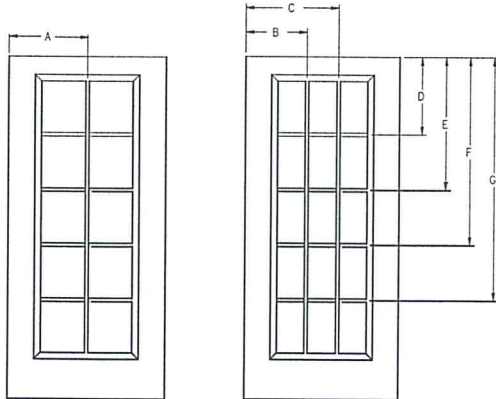

Height	F	G	H
6/6	4-5/32"	6-15/32"	76-11/16"
6/8	4-5/32"	9-1/32"	79-3/64"
6/8 Elevated	3-1/32"	10-5/32"	79-3/64"
7/0*	7-1/32"	10-5/32"	83-3/64"

*Only available in Fiber-Classic Oak and Smooth-Star.

Full Lite Flush-Glazed Mini Blind

Daylight Opening:

2164	20-3/32" x 63-7/32"	(1270 sq.in.)
2564	24-7/32" x 63-7/32"	(1531 sq.in.)

Available in:

Smooth-Star

Smooth-Star				
Width	Glass	A	B	C
2/6	2164	29-13/16"	4-23/32"	20-3/8"
2/8	2164	31-13/16"	5-23/32"	20-3/8"
2/10	2564	33-13/16"	4-21/32"	24-1/2"
3/0	2564	35-13/16"	5-21/32"	24-1/2"

Smooth-Star				
Height	D	E	F	G
6/6	5-1/32"	63-1/2"	8-5/32"	76-11/16"
6/8	5-1/32"	63-1/2"	10-33/64"	79-3/64"

GBG/SDL - Lip Lite - 6'8" Full Lite - 3W5H and 2W5H

Panel	Glass	A	B	C	D	E	F	G
2/6	20 x 64	14-7/8"	11-9/16"	18-1/4"	17-7/8"	30-11/16"	43-1/2"	56-5/16"
2/8	22 x 64	15-7/8"	12-1/4"	19-9/16"	17-7/8"	30-11/16"	43-1/2"	56-5/16"
2/10	22 x 64	16-7/8"	13-1/4"	20-9/16"	17-7/8"	30-11/16"	43-1/2"	56-5/16"
3/0	22 x 64	17-7/8"	14-1/4"	21-9/16"	17-7/8"	30-11/16"	43-1/2"	56-5/16"

Wood Grilles - Lip Lite - 6'8" Full Lite - 3W5H and 2W5H

Panel	Glass	A	B	C	D	E	F	G
2/6	20 x 64	14-7/8"	11-3/4"	18-1/16"	18-3/16"	30-13/16"	43-3/8"	56"
2/8	22 x 64	15-7/8"	12-3/8"	19-7/16"	18-3/16"	30-13/16"	43-3/8"	56"
2/10	22 x 64	16-7/8"	13-3/8"	20-7/16"	18-3/16"	30-13/16"	43-3/8"	56"
3/0	22 x 64	17-7/8"	14-3/8"	21-7/16"	18-3/16"	30-13/16"	43-3/8"	56"