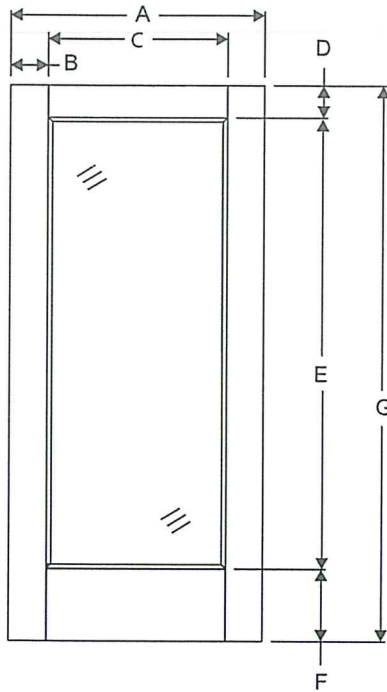

Full Lite Flush-Glazed

Daylight Opening:

1464	14-1/4" x 63-1/8"	(899 sq.in.)
2064	19-31/32" x 63-1/8"	(1261 sq.in.)
2564	24-3/32" x 63-1/8"	(1522 sq.in.)
2765	25-31/32" x 63-3/16"	(1640 sq.in.)

Fiber-Classic/
Smooth-Star/
Steel Panel
Dimensions

Note:

For Optional Grille Locations, See Arch 1.

Available in:

Fiber-Classic Oak
Smooth-Star

Fiber-Classic Oak				
Width	Glass	A	B	C
2/0	1464	23-13/16"	4-5/32"	15-1/2"
2/6	2064	29-13/16"	4-9/32"	21-9/32"
2/8	2064	31-13/16"	5-9/32"	21-9/32"
3/0	2564	35-13/16"	4-5/16"	25-11/32"

Smooth-Star				
Width	Glass	A	B	C
2/0	1464	23-13/16"	4-5/32"	15-1/2"
2/6	2064	29-13/16"	4-5/16"	21-7/32"
2/8	2064	31-13/16"	5-5/16"	21-7/32"
2/10	2564	33-13/16"	4-1/4"	25-11/32"
3/0	2564	35-13/16"	5-1/4"	25-11/32"

Fiber-Classic Oak				
Height	D	E	F	G
6/8	4-23/32"	64-3/8"	9-29/32"	79-3/64"

Smooth-Star				
Height	D	E	F	G
6/6	4-9/16"	64-3/8"	7-25/32"	76-11/16"
6/8	4-9/16"	64-3/8"	10-1/8"	79-3/64"