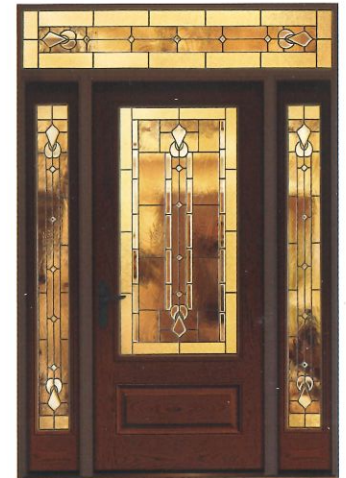

Classic-Craft Oak Collection, Lucerna Glass,
Door – CC922, Sidelites – CC3412SL,
Transom – LCRT

Lucerna®

Named for the beauty of light it reflects, Lucerna glass presents an elegant, updated fleur-de-lis pattern in a spectrum of ① curved, ② diamond and ③ rectangular bevels surrounded by smooth, swirling ④ barn wood and heavily textured ⑤ diamond border glass.

Caming Options

Available Door Collections

American Style Collection. Mahogany Collection. Rustic Collection. Oak Collection. Canvas Collection.