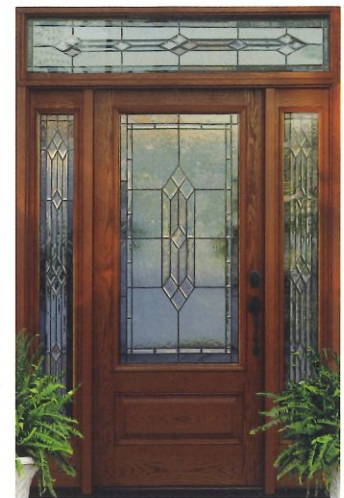

Classic-Craft Oak Collection, Provincial Glass, Door – CC97, Sidelites – CC2040SL, Transom – CC420T

Shown with black nickel caming. Product images show exterior side of door.

Provincial™

A unique diamond-based motif features ① double waterglass, ② clear bevels and caming surrounded by a ③ gray baroque glass border. Provincial captivates with stunning clarity.