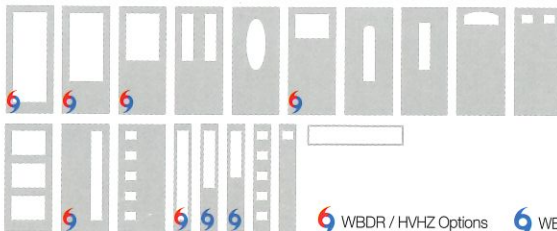

Glass Shapes

WBDR / HVHZ Options WBDR Options

Glass Privacy Rating

Note: The use of gray baroque glass varies based on glass size. Glass privacy ratings may be more or less than indicated, based on glass design and size of glass. Glass designs may differ from depiction due to size and hand craftsmanship of glass. See your Therma-Tru seller or visit www.thermatru.com for details on glass privacy ratings and designs. For additional Wind-Borne Debris Region (WBDR) and High-Velocity Hurricane Zone (HVHZ) details, see page 37.