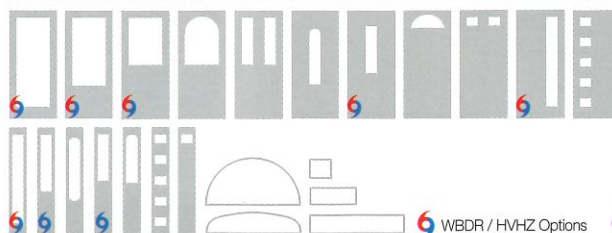

Glass Shapes