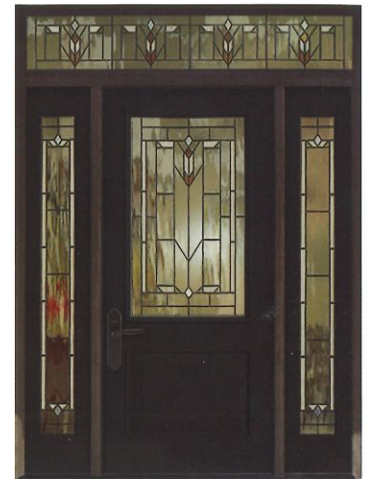

Classic-Craft Canvas Collection, Arborwatch Glass, Door – CCV1414, Sidelites – CCV1423SL, Transom – ABRT

Arborwatch®

An eclectic interpretation of the Arts and Crafts movement, Arborwatch combines ① narrow reed glass, ② M seedy glass, ③ waterglass and casing in a symmetrical arrangement accented by ④ pale amber glass, ⑤ amber antique glass and ⑥ clear bevels to create a welcoming entryway suited for homes with Craftsman-style architectural elements.

Casing Options

Available Door Collections

American Style Collection. Mahogany Collection. Rustic Collection. Oak Collection. Canvas Collection.