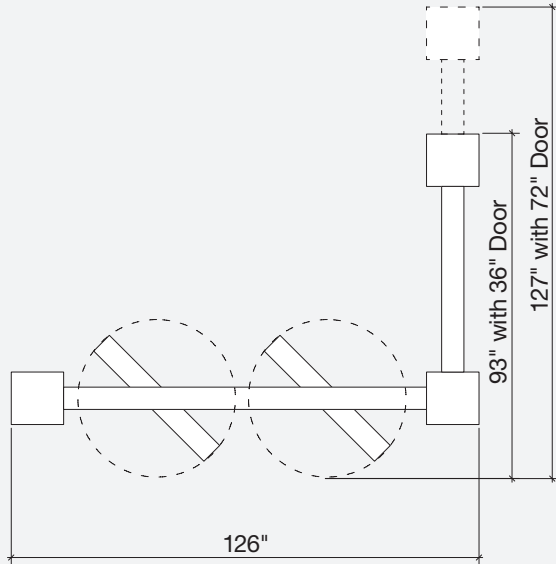

E-SERIES WINDOW WALLS WITHOUT END COLUMNS - OPTION 2

PRICE RANGE: \$9,120 – \$11,580

TO SELECT YOUR DOUBLE-HUNG, CASEMENT AND DOOR:
CHECK ONE BOX PER ROW

DH	A	B	C	TOTAL =		
CW	A	B	C	PRICE INCLUDES: PRODUCT, DISPLAY (COLUMNS & HEADERS), GRAPHICS, CRATING AND AW VAN.		
PD	A	B	C	D	E	F

E-SERIES WINDOW WALLS SPINNING - OPTION 3

PRICE RANGE: \$9,520 – \$11,980

TO SELECT YOUR DOUBLE-HUNG, CASEMENT AND DOOR:
CHECK ONE BOX PER ROW

DH	A	B	C	TOTAL =		
CW	A	B	C	PRICE INCLUDES: PRODUCT, DISPLAY (COLUMNS & HEADERS), GRAPHICS, CRATING AND AW VAN.		
PD	A	B	C	D	E	F