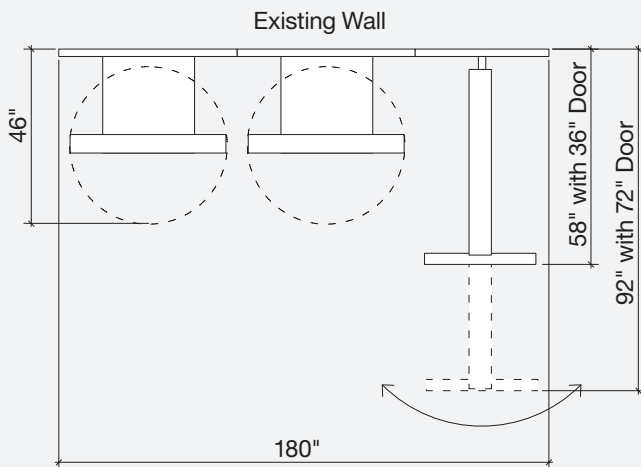

E-SERIES WINDOW WALLS WITHOUT END COLUMNS - OPTION 2

PRICE RANGE: \$9,120 – \$11,580

TO SELECT YOUR DOUBLE-HUNG, CASEMENT AND DOOR:
CHECK ONE BOX PER ROW

DH	A	B	C	TOTAL =		
CW	A	B	C	PRICE INCLUDES: PRODUCT, DISPLAY (COLUMNS & HEADERS), GRAPHICS, CRATING AND AW VAN.		
PD	A	B	C	D	E	F

E-SERIES WINDOW WALLS SPINNING - OPTION 3

PRICE RANGE: \$9,520 – \$11,980

TO SELECT YOUR DOUBLE-HUNG, CASEMENT AND DOOR:
CHECK ONE BOX PER ROW

DH	A	B	C	TOTAL =		
CW	A	B	C	PRICE INCLUDES: PRODUCT, DISPLAY (COLUMNS & HEADERS), GRAPHICS, CRATING AND AW VAN.		
PD	A	B	C	D	E	F

E-SERIES WALL MOUNT SPINNING WITH WING WALL - OPTION 1

PRICE RANGE: \$9,500 – \$11,920

PERFECT FOR SMALLER SHOWROOMS

TO SELECT YOUR DOUBLE-HUNG, CASEMENT AND DOOR:
CHECK ONE BOX PER ROW

DH	A	B	C	TOTAL =		
CW	A	B	C	PRICE INCLUDES: PRODUCT, DISPLAY, GRAPHICS, WALL MOUNTING KIT, CRATING AND AW VAN.		
PD	A	B	C	D	E	F