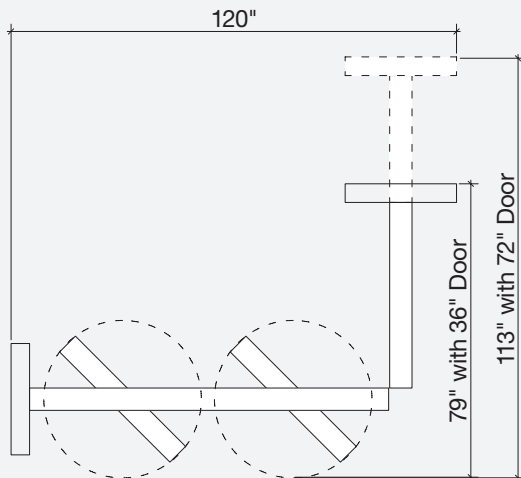

E-SERIES FRAMEWORKS SPINNING - OPTION 2

PRICE RANGE: $8,500 – $11,024

TO SELECT YOUR DOUBLE-HUNG, CASEMENT AND DOOR:
CHECK ONE BOX PER ROW

DH	A	B	C	TOTAL =		
CW	A	B	C	PRICE INCLUDES: PRODUCT, DISPLAY, GRAPHICS, CRATING AND AW VAN.		
PD	A	B	C	D	E	F