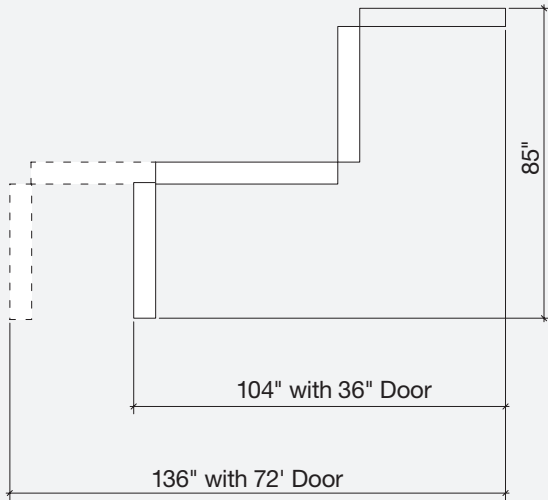

E-SERIES FRAMEWORKS BASIC WITH GRAPHIC PANELS - OPTION 3

PRICE RANGE: $9,198 – $11,733

TO SELECT YOUR DOUBLE-HUNG, CASEMENT AND DOOR:
CHECK ONE BOX PER ROW

DH	A	B	C	TOTAL =		
CW	A	B	C	PRICE INCLUDES: PRODUCT, DISPLAY, GRAPHICS, CRATING AND AW VAN.		
PD	A	B	C	D	E	F