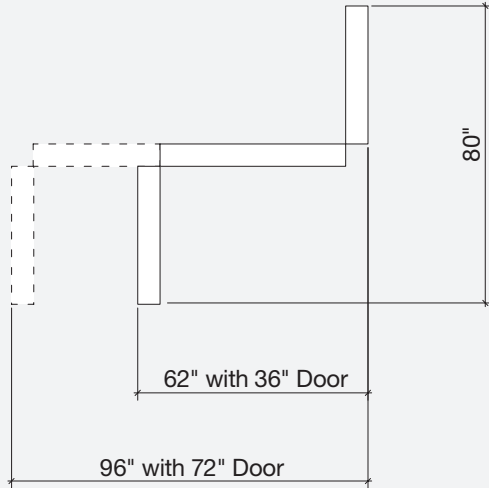

TO SELECT YOUR DOUBLE-HUNG, CASEMENT AND DOOR:
CHECK ONE BOX PER ROW

DH	A	B	C	TOTAL =		
CW	A	B	C	PRICE INCLUDES: PRODUCT, DISPLAY, GRAPHICS, CRATING AND AW VAN.		
PD	A	B	C	D	E	F

E-SERIES FRAMEWORKS SPINNING - OPTION 2