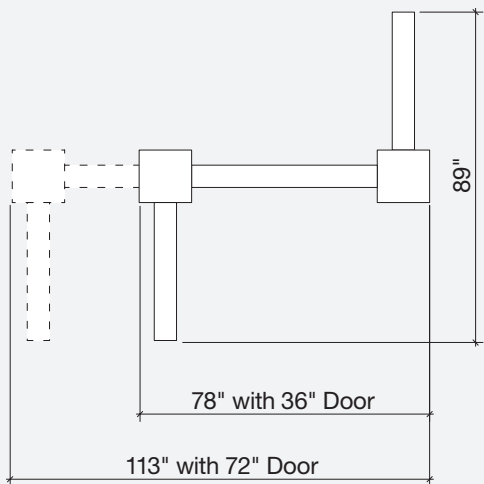

E-SERIES WINDOW WALLS WITHOUT END COLUMNS - OPTION 2

PRICE RANGE: $9,120 – $11,580

TO SELECT YOUR DOUBLE-HUNG, CASEMENT AND DOOR:
CHECK ONE BOX PER ROW

DH	A	B	C	TOTAL =		
CW	A	B	C	PRICE INCLUDES: PRODUCT, DISPLAY (COLUMNS & HEADERS), GRAPHICS, CRATING AND AW VAN.		
PD	A	B	C	D	E	F