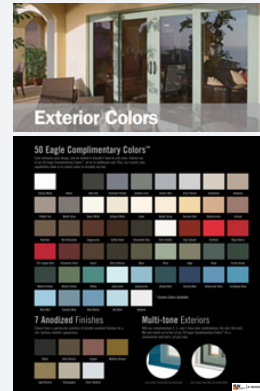

5 UPPER

6 LOWER