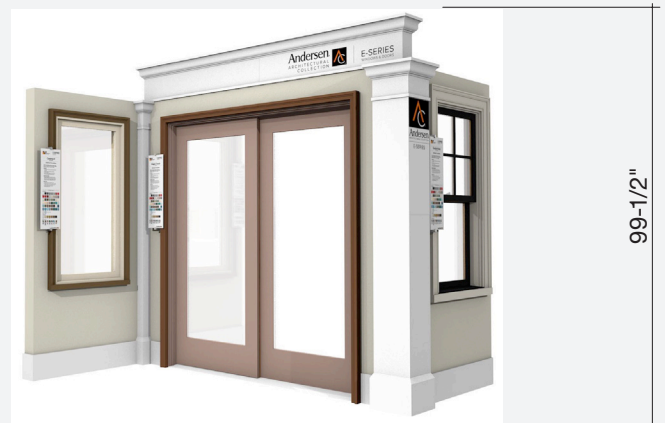

Ordering is easy:

1. Choose the right Double-Hung, Casement and Patio door product option from the design styles we've assembled.
2. Choose the display platform that has the right look and scale for your showroom.
3. Check the "boxes" representing your product choice next to the display platform that is right for you.
4. Finish by selecting your E-Series graphic options and sales samples.
5. Save completed PDF order form and email to display@andersencorp.com.

E-SERIES FRAMEWORKS SPINNING WITH GRAPHIC PANELS - OPTION 4

PRICE RANGE: \$9,875 – \$12,399

TO SELECT YOUR DOUBLE-HUNG, CASEMENT AND DOOR:
CHECK ONE BOX PER ROW

DH	A	B	C	TOTAL =		
CW	A	B	C	PRICE INCLUDES: PRODUCT, DISPLAY, GRAPHICS, CRATING AND AW VAN.		
PD	A	B	C	D	E	F

E-SERIES WINDOW WALLS WITH END COLUMNS - OPTION 1

PRICE RANGE: \$10,220 – \$12,680

TO SELECT YOUR DOUBLE-HUNG, CASEMENT AND DOOR:
CHECK ONE BOX PER ROW

DH	A	B	C	TOTAL =		
CW	A	B	C	PRICE INCLUDES: PRODUCT, DISPLAY (COLUMNS & HEADERS), GRAPHICS, CRATING AND AW VAN.		
PD	A	B	C	D	E	F

E-SERIES WINDOW WALLS WITHOUT END COLUMNS - OPTION 2

PRICE RANGE: \$9,120 – \$11,580

TO SELECT YOUR DOUBLE-HUNG, CASEMENT AND DOOR:
CHECK ONE BOX PER ROW

DH	A	B	C	TOTAL =		
CW	A	B	C	PRICE INCLUDES: PRODUCT, DISPLAY (COLUMNS & HEADERS), GRAPHICS, CRATING AND AW VAN.		
PD	A	B	C	D	E	F