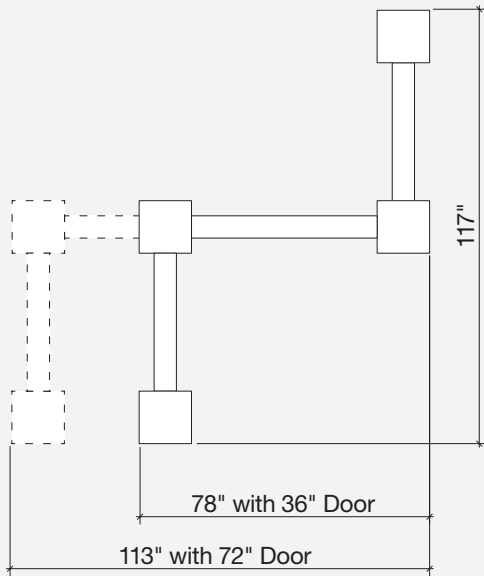

E-SERIES WINDOW WALLS WITH END COLUMNS - OPTION 1

PRICE RANGE: $10,220 – $12,680

TO SELECT YOUR DOUBLE-HUNG, CASEMENT AND DOOR:
CHECK ONE BOX PER ROW

DH	A	B	C	TOTAL =		
CW	A	B	C	PRICE INCLUDES: PRODUCT, DISPLAY (COLUMNS & HEADERS), GRAPHICS, CRATING AND AW VAN.		
PD	A	B	C	D	E	F