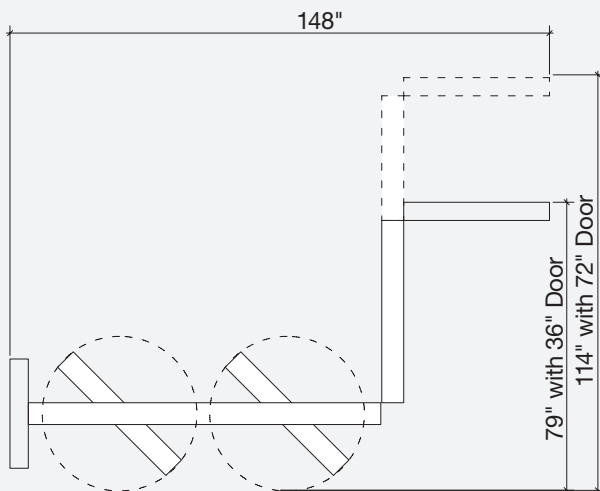

E-SERIES FRAMEWORKS SPINNING WITH GRAPHIC PANELS - OPTION 4

PRICE RANGE: $9,875 – $12,399

TO SELECT YOUR DOUBLE-HUNG, CASEMENT AND DOOR:
CHECK ONE BOX PER ROW

DH	A	B	C	TOTAL =		
CW	A	B	C	PRICE INCLUDES: PRODUCT, DISPLAY, GRAPHICS, CRATING AND AW VAN.		
PD	A	B	C	D	E	F