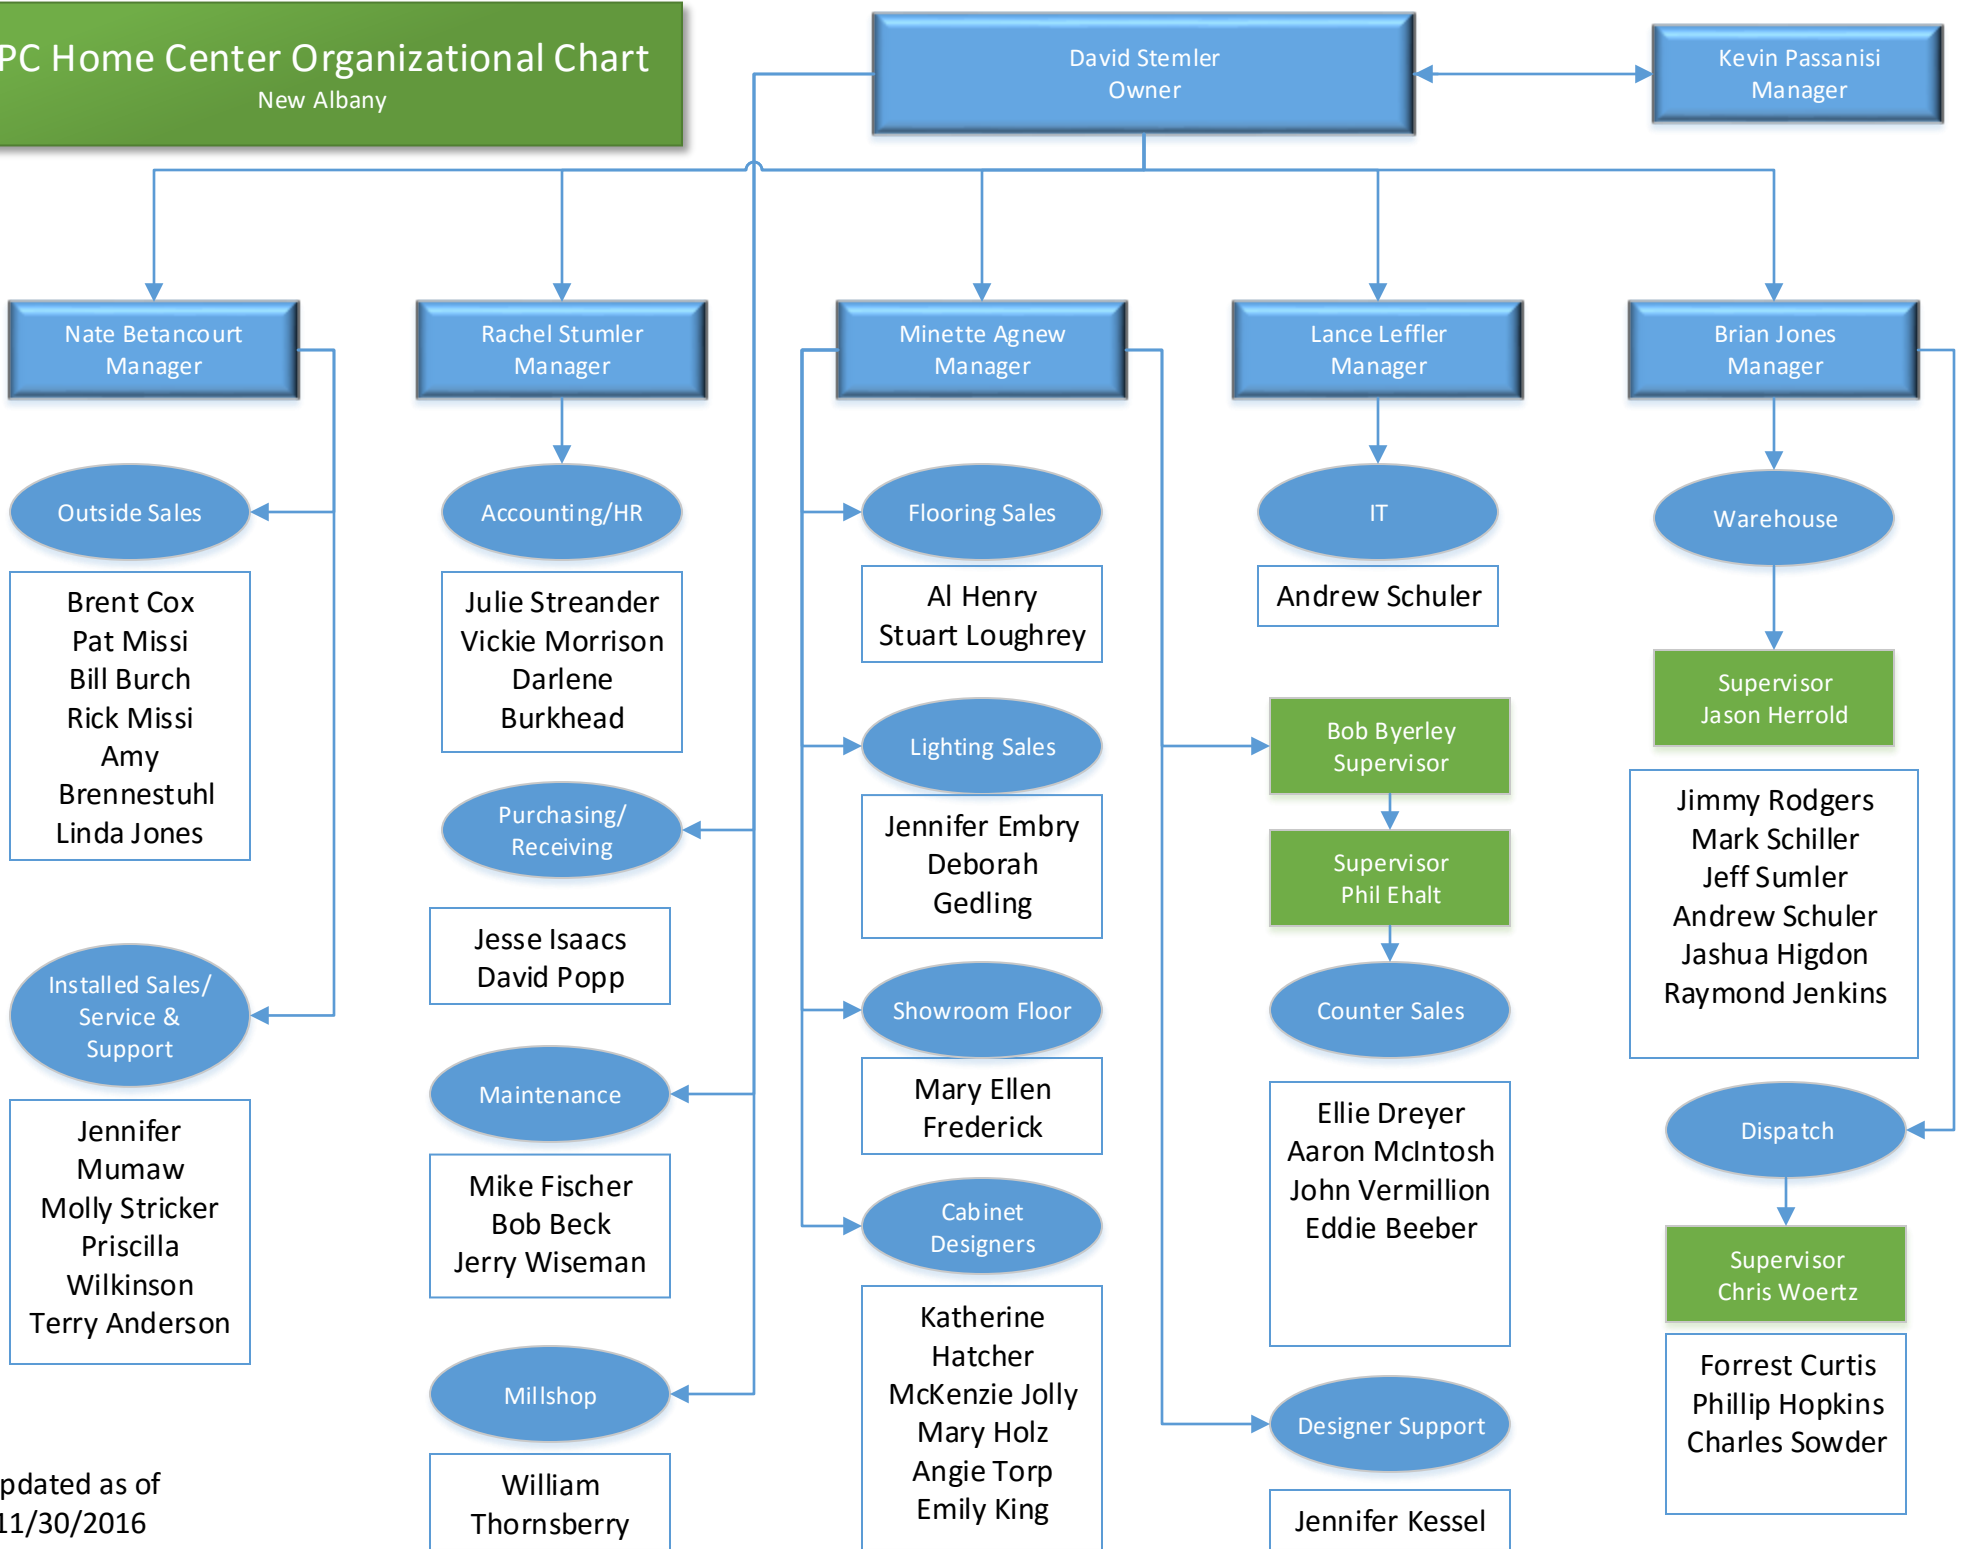

# PC Home Center Organizational Chart

New Albany

Updated as of  
11/30/2016